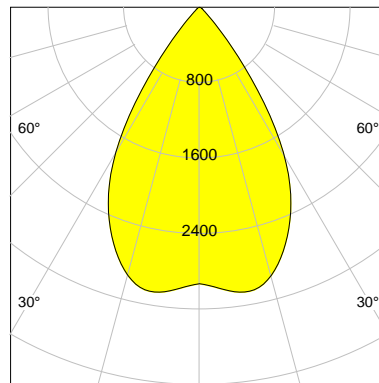

DESCRIPTION

Type	Track Spotlight
Article-number	141279L12049
Colour	black
Energy Consumption	21.1 W
Efficiency	144 lm/W
Luminous Flux	3043 lm
Current (sec)	550 mA
Protection Class	IP 20
Energy-Label	C
Cooling	Passive

LED

Color Temperature	4000K
Color Rendering	CRI 82
LES	15
Color Tolerance	3-Step McAdam
Planckian Curve	BBL
Spectrum	Neutral White G7
Photobiological safety	RG2

ELECTRICAL

Power Supply	220-240, 50-60Hz
Safety Class	2
Startup Time	< 1s
Overload- / Shortcircuit Protection	
Wiring / Adapter	3-Phase Adapter
Max Luminaires MCB	B16A 27 pcs
Tracks	Global Stucchi Eutrac

Control

Control	On/Off
---------	--------

REFLECTOR

Technology	ULTRA
Material	Miro 20 Silver
FWHM	64°
FWTM	84°

I-max : 3055 cd *

UGR : 24.0 (4H/8H - 70/50/20)

H/m	D/m	E _{max} /lx/klm *
1.0	1.2	963
2.0	2.5	241
3.0	3.7	107
4.0	5.0	60