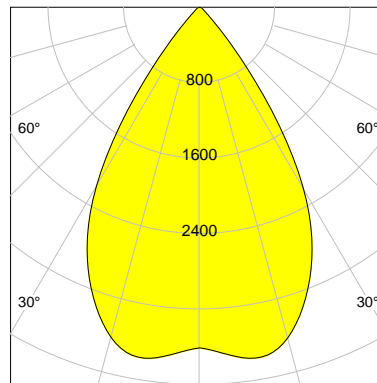

DESCRIPTION

Type	Track Spotlight
Article-number	141279L12051
Colour	black
Energy Consumption	27.4 W
Efficiency	137 lm/W
Luminous Flux	3749 lm
Current (sec)	700 mA
Protection Class	IP 20
Energy-Label	C
Cooling	Passive

LED

Color Temperature	4000K
Color Rendering	CRI 82
LES	15
Color Tolerance	3-Step McAdam
Planckian Curve	BBL
Spectrum	Neutral White G7
Photobiological safety	RG2

ELECTRICAL

Power Supply	220-240, 50-60Hz
Safety Class	2
Startup Time	< 1s
Overload- / Shortcircuit Protection	
Wiring / Adapter	3-Phase Adapter
Max Luminaires MCB	B16A 27 pcs
Tracks	Global Stucchi Eutrac

Control

Control	On/Off
---------	--------

REFLECTOR

Technology	ULTRA
Material	Miro 20 Silver
FWHM	64°
FWTM	84°

I-max : 3764 cd *

UGR : 24.7 (4H/8H - 70/50/20)

H/m	D/m	E _{max} /lx/klm *
1.0	1.2	963
2.0	2.5	241
3.0	3.7	107
4.0	5.0	60