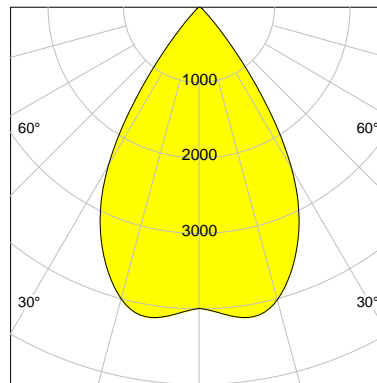

DESCRIPTION

Type	Track Spotlight
Article-number	141279L12052
Colour	black
Energy Consumption	31.8 W
Efficiency	130 lm/W
Luminous Flux	4143 lm
Current (sec)	800 mA
Protection Class	IP 20
Energy-Label	D
Cooling	Passive

LED

Color Temperature	4000K
Color Rendering	CRI 82
LES	15
Color Tolerance	3-Step McAdam
Planckian Curve	BBL
Spectrum	Neutral White G7
Photobiological safety	RG2

ELECTRICAL

Power Supply	220-240, 50-60Hz
Safety Class	2
Startup Time	< 1s
Overload- / Shortcircuit Protection	
Wiring / Adapter	3-Phase Adapter
Max Luminaires MCB	B16A 27 pcs
Tracks	Global Stucchi Eutrac

Control

Control	On/Off
---------	--------

REFLECTOR

Technology	ULTRA
Material	Miro 20 Silver
FWHM	64°
FWTM	84°

I-max : 4160 cd *

UGR : 25.1 (4H/8H - 70/50/20)

H/m	D/m	E _{max} /lx/klm *
1.0	1.2	963
2.0	2.5	241
3.0	3.7	107
4.0	5.0	60