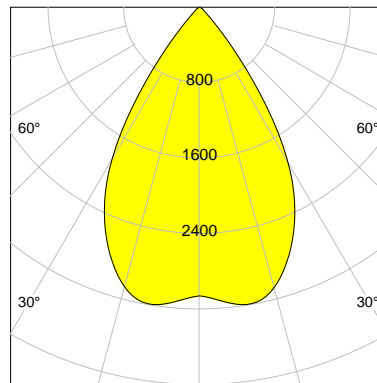

DESCRIPTION

Type	Track Spotlight
Article-number	141279L12058
Colour	white
Energy Consumption	31.8 W
Efficiency	100 lm/W
Luminous Flux	3176 lm
Current (sec)	800 mA
Protection Class	IP 20
Energy-Label	E
Cooling	Passive

LED

Color Temperature	2700K
Color Rendering	CRI 92
LES	15
Color Tolerance	3-Step McAdam
Planckian Curve	BBL
Spectrum	Warm White G7
Photobiological safety	RG2

ELECTRICAL

Power Supply	220-240, 50-60Hz
Safety Class	2
Startup Time	< 1s
Overload- / Shortcircuit Protection	
Wiring / Adapter	3-Phase Adapter
Max Luminaires MCB	B16A 27 pcs
Tracks	Global Stucchi Eutrac

Control

Control	On/Off
---------	--------

REFLECTOR

Technology	ULTRA
Material	Miro 20 Silver
FWHM	64°
FWTM	84°

I-max : 3189 cd *

UGR : 24.1 (4H/8H - 70/50/20)

H/m	D/m	E _{max} /lx/klm *
1.0	1.2	963
2.0	2.5	241
3.0	3.7	107
4.0	5.0	60