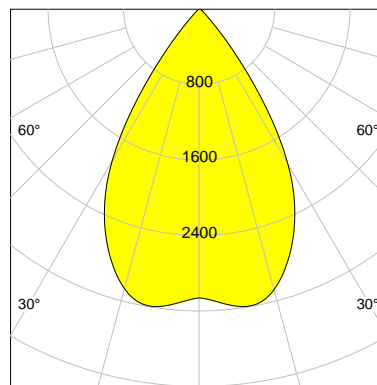

REFLECTOR

Technology	ULTRA
Material	Miro 20 Silver
FWHM	64°
FWTM	84°