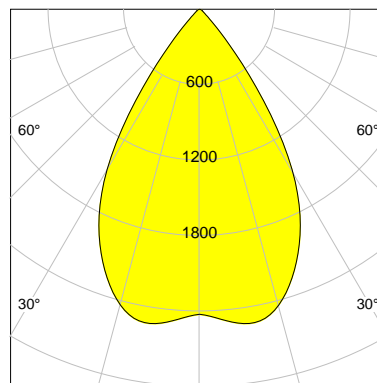

REFLECTOR

Technology	ULTRA
Material	Miro 20 Silver
FWHM	64°
FWTM	84°