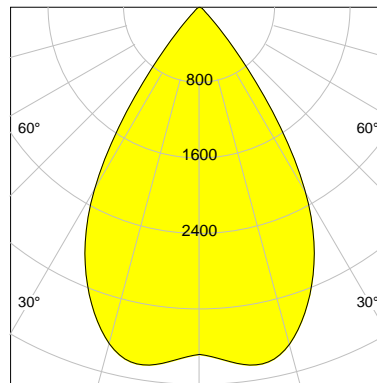

REFLECTOR

Technology	ULTRA
Material	Miro 20 Silver
FWHM	64°
FWTM	84°