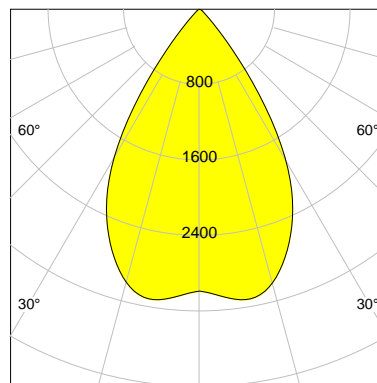

REFLECTOR

Technology	ULTRA
Material	Miro 20 Silver
FWHM	64°
FWTM	84°