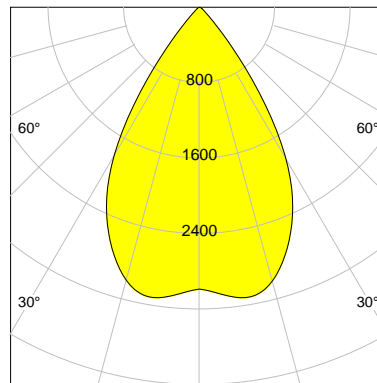

DESCRIPTION

Type	Track Spotlight
Article-number	141279L12091
Colour	silver
Energy Consumption	21.1 W
Efficiency	147 lm/W
Luminous Flux	3102 lm
Current (sec)	550 mA
Protection Class	IP 20
Energy-Label	C
Cooling	Passive

LED

Color Temperature	4000K
Color Rendering	CRI 90
LES	15
Color Tolerance	2-Step McAdam
Planckian Curve	BBBL
Spectrum	Premium White G7 HE+
Photobiological safety	RG1

ELECTRICAL

Power Supply	220-240, 50-60Hz
Safety Class	2
Startup Time	< 1s
Overload- / Shortcircuit Protection	
Wiring / Adapter	3-Phase Adapter
Max Luminaires MCB	B16A 27 pcs
Tracks	Global Stucchi Eutrac

Control

Control	On/Off
---------	--------

REFLECTOR

Technology	ULTRA
Material	Miro 20 Silver
FWHM	64°
FWTM	84°

I-max : 3115 cd *

UGR : 24.1 (4H/8H - 70/50/20)

H/m	D/m	E _{max} /lx/klm *
1.0	1.2	963
2.0	2.5	241
3.0	3.7	107
4.0	5.0	60