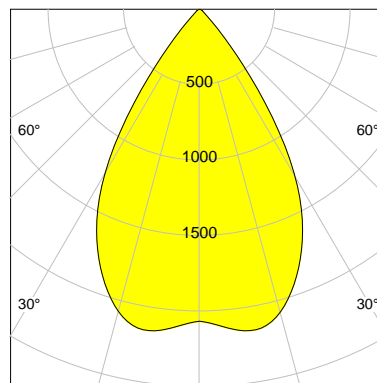

REFLECTOR

Technology	ULTRA
Material	Miro 20 Silver
FWHM	64°
FWTM	84°