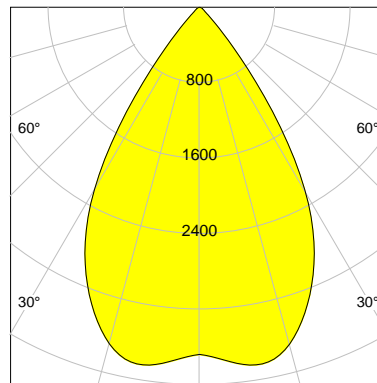

## DESCRIPTION

Type	Track Spotlight
Article-number	141279L12128
Colour	black
Energy Consumption	27.4 W
Efficiency	139 lm/W
Luminous Flux	3821 lm
Current (sec)	700 mA
Protection Class	IP 20
Energy-Label	C
Cooling	Passive

## LED

Color Temperature	4000K
Color Rendering	CRI 90
LES	15
Color Tolerance	2-Step McAdam
Planckian Curve	BBBL
Spectrum	Premium White G7 HE+
Photobiological safety	RG1

## REFLECTOR

Technology	ULTRA
Material	Miro 20 Silver
FWHM	64°
FWTM	84°

I-max : 3836 cd \*

UGR : 24.8 (4H/8H - 70/50/20)

H/m	D/m	E <sub>max</sub> /lx/klm *
1.0	1.2	963
2.0	2.5	241
3.0	3.7	107
4.0	5.0	60