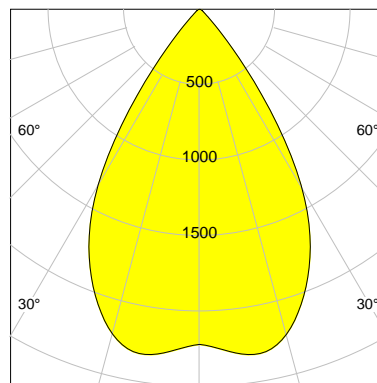

REFLECTOR

Technology	ULTRA
Material	Miro 20 Silver
FWHM	64°
FWTM	84°