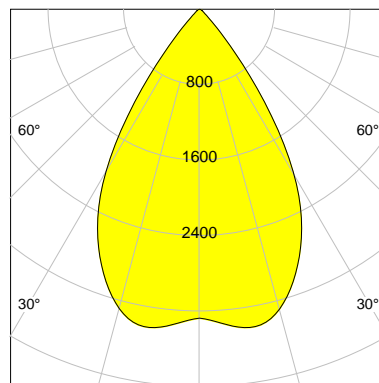

REFLECTOR

Technology	ULTRA
Material	Miro 20 Silver
FWHM	64°
FWTM	84°