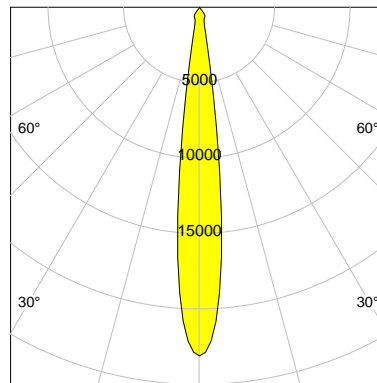

REFLECTOR

Technology	ULTRA
Material	Miro 8 Silver
FWHM	13°
FWTM	24°