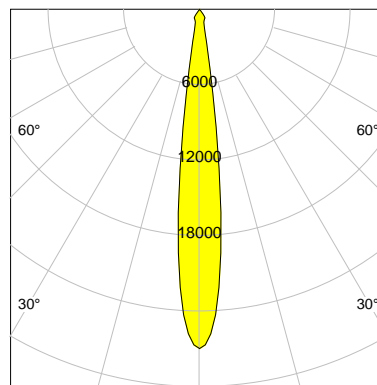

REFLECTOR

Technology	ULTRA
Material	Miro 8 Silver
FWHM	13°
FWTM	24°