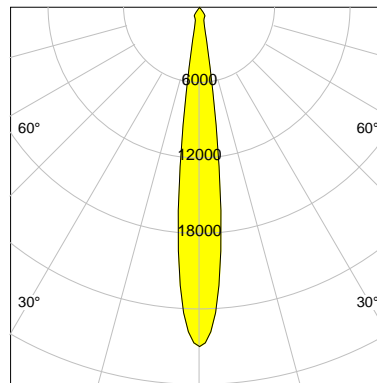

REFLECTOR

Technology	ULTRA
Material	Miro 8 Silver
FWHM	13°
FWTM	24°