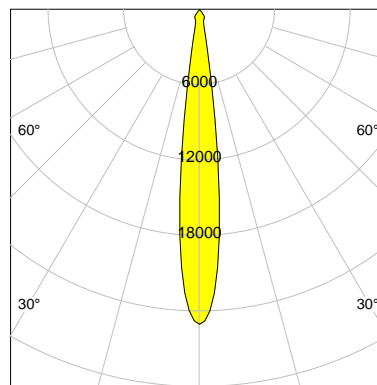

REFLECTOR

Technology	ULTRA
Material	Miro 8 Silver
FWHM	13°
FWTM	24°