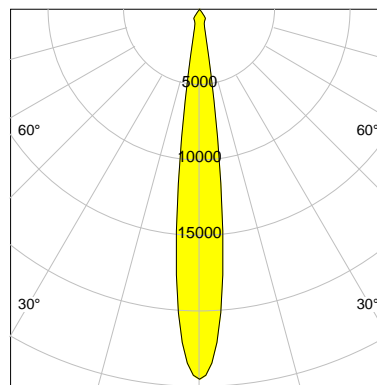

REFLECTOR

Technology	ULTRA
Material	Miro 8 Silver
FWHM	13°
FWTM	24°