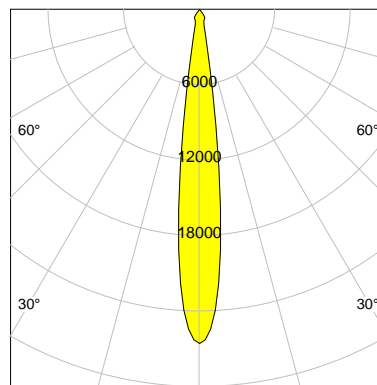

REFLECTOR

Technology	ULTRA
Material	Miro 8 Silver
FWHM	13°
FWTM	24°