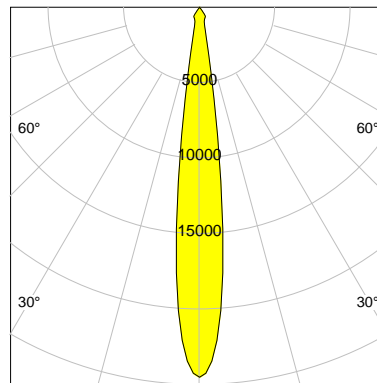

REFLECTOR

Technology	ULTRA
Material	Miro 8 Silver
FWHM	13°
FWTM	24°