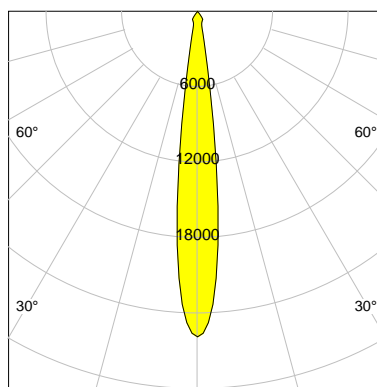

REFLECTOR

Technology	ULTRA
Material	Miro 8 Silver
FWHM	13°
FWTM	24°