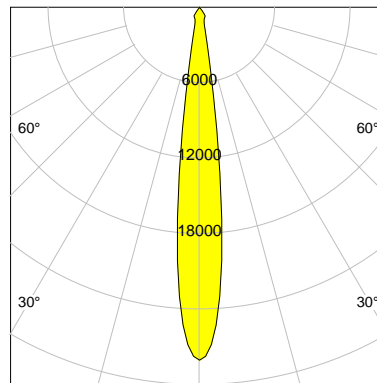

REFLECTOR

Technology	ULTRA
Material	Miro 8 Silver
FWHM	13°
FWTM	24°