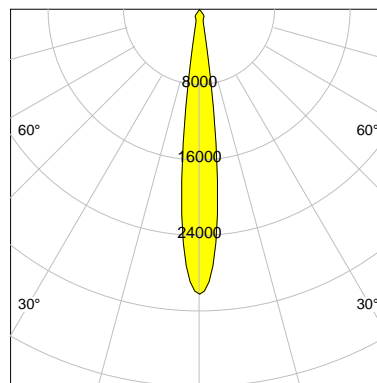

REFLECTOR

Technology	ULTRA
Material	Miro 8 Silver
FWHM	13°
FWTM	24°