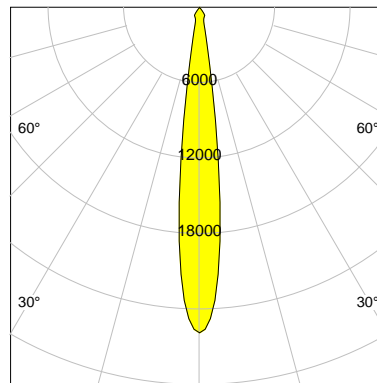

REFLECTOR

Technology	ULTRA
Material	Miro 8 Silver
FWHM	13°
FWTM	24°