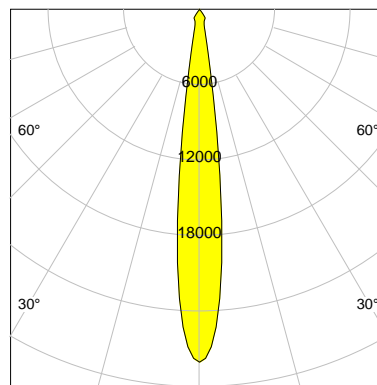

REFLECTOR

Technology	ULTRA
Material	Miro 8 Silver
FWHM	13°
FWTM	24°