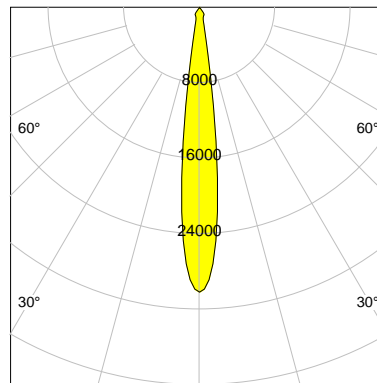

REFLECTOR

Technology	ULTRA
Material	Miro 8 Silver
FWHM	13°
FWTM	24°