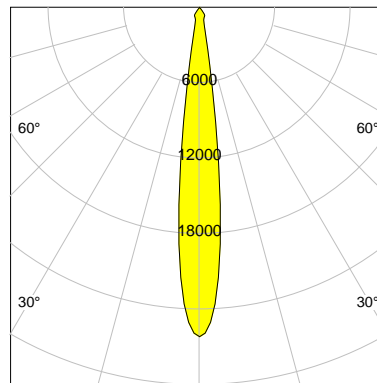

REFLECTOR

Technology	ULTRA
Material	Miro 8 Silver
FWHM	13°
FWTM	24°