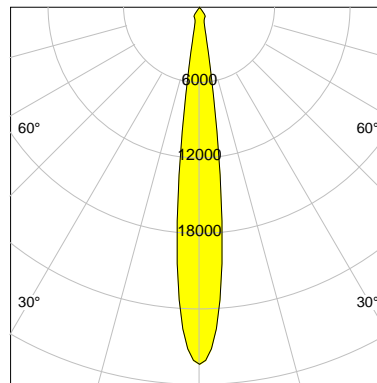

REFLECTOR

Technology	ULTRA
Material	Miro 8 Silver
FWHM	13°
FWTM	24°