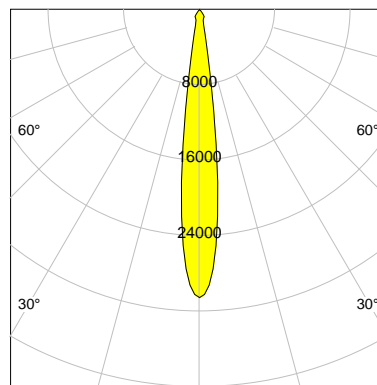

REFLECTOR

Technology	ULTRA
Material	Miro 8 Silver
FWHM	13°
FWTM	24°