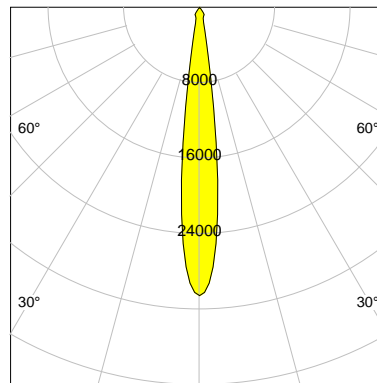

REFLECTOR

Technology	ULTRA
Material	Miro 8 Silver
FWHM	13°
FWTM	24°