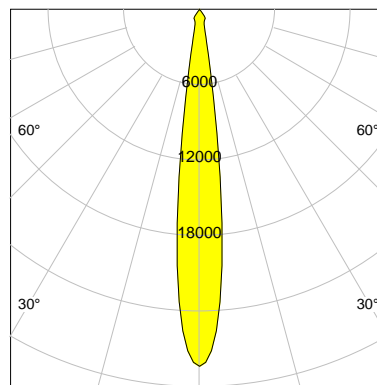

REFLECTOR

Technology	ULTRA
Material	Miro 8 Silver
FWHM	13°
FWTM	24°