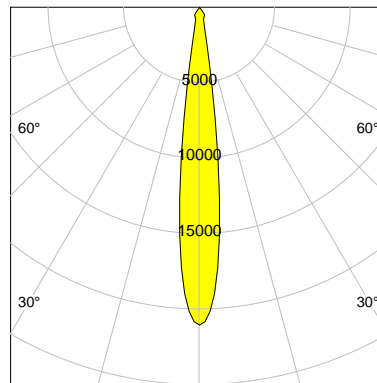

REFLECTOR

Technology	ULTRA
Material	Miro 8 Silver
FWHM	13°
FWTM	24°