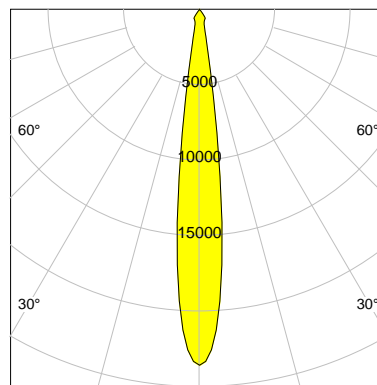

REFLECTOR

Technology	ULTRA
Material	Miro 8 Silver
FWHM	13°
FWTM	24°