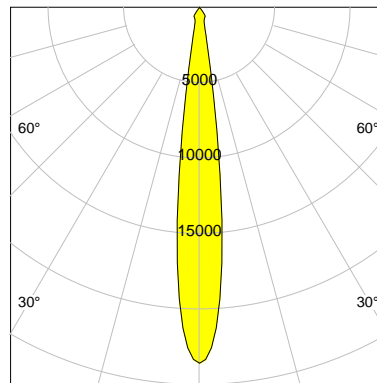

REFLECTOR

Technology	ULTRA
Material	Miro 8 Silver
FWHM	13°
FWTM	24°