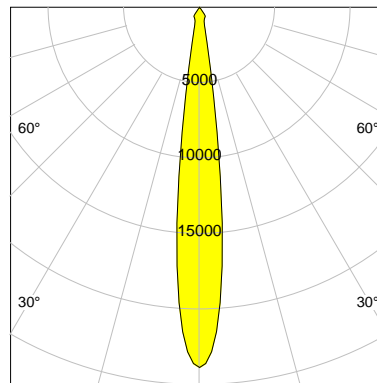

REFLECTOR

Technology	ULTRA
Material	Miro 8 Silver
FWHM	13°
FWTM	24°