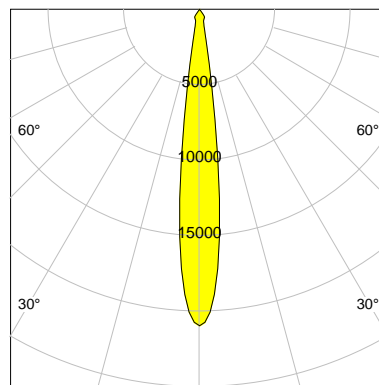

REFLECTOR

Technology	ULTRA
Material	Miro 8 Silver
FWHM	13°
FWTM	24°