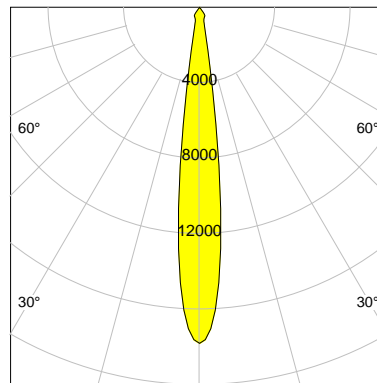

REFLECTOR

Technology	ULTRA
Material	Miro 8 Silver
FWHM	13°
FWTM	24°