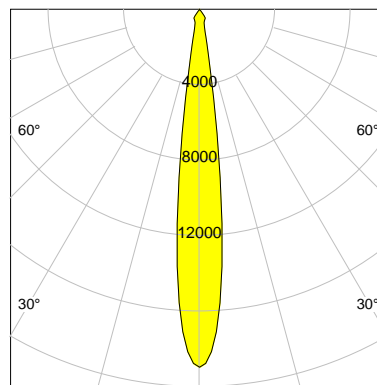

REFLECTOR

Technology	ULTRA
Material	Miro 8 Silver
FWHM	13°
FWTM	24°