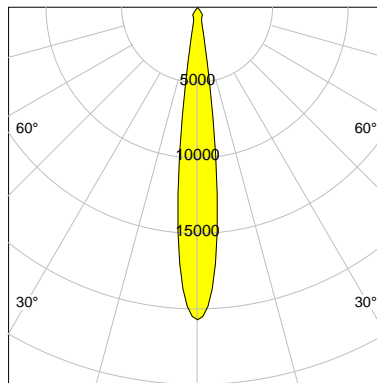

REFLECTOR

Technology	ULTRA
Material	Miro 8 Silver
FWHM	13°
FWTM	24°