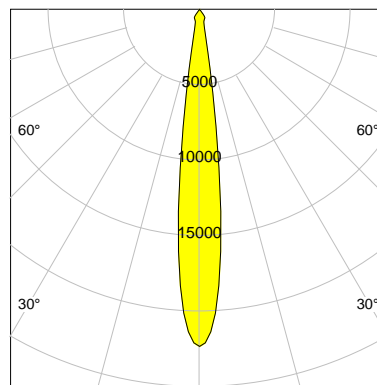

REFLECTOR

Technology	ULTRA
Material	Miro 8 Silver
FWHM	13°
FWTM	24°