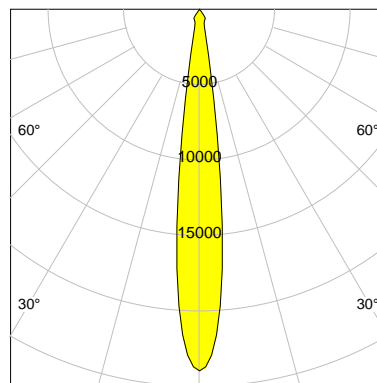

REFLECTOR

Technology	ULTRA
Material	Miro 8 Silver
FWHM	13°
FWTM	24°