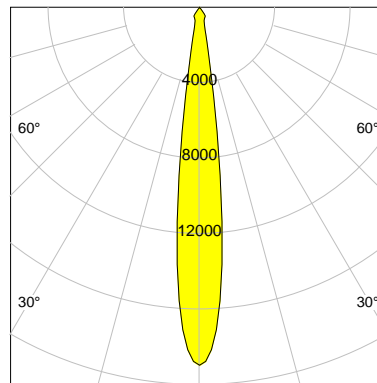

REFLECTOR

Technology	ULTRA
Material	Miro 8 Silver
FWHM	13°
FWTM	24°