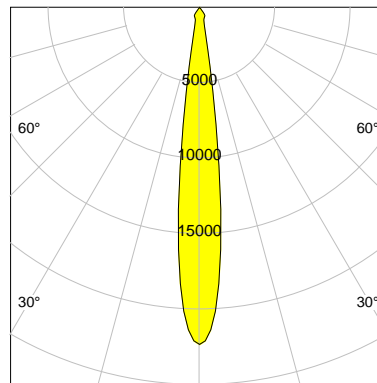

REFLECTOR

Technology	ULTRA
Material	Miro 8 Silver
FWHM	13°
FWTM	24°