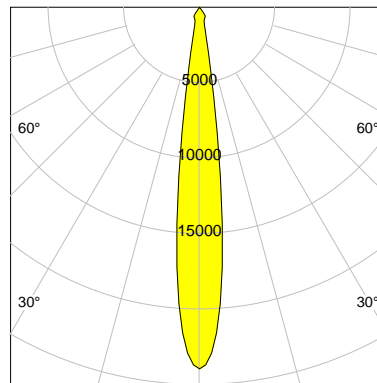

REFLECTOR

Technology	ULTRA
Material	Miro 8 Silver
FWHM	13°
FWTM	24°