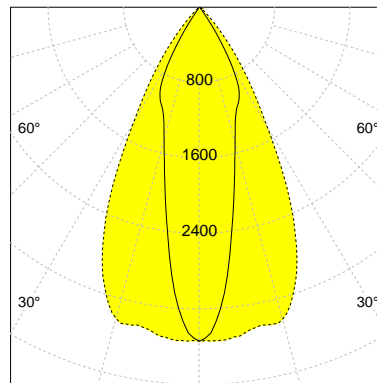

DESCRIPTION

Type	Track Spotlight
Article-number	141279L12233
Colour	black
Energy Consumption	17.1 W
Efficiency	120 lm/W
Luminous Flux	2052 lm
Current (sec)	450 mA
Protection Class	IP 20
Energy-Label	D
Cooling	Passive

LED

Color Temperature	3000K
Color Rendering	CRI 92
LES	15
Color Tolerance	3-Step McAdam
Planckian Curve	BBBL
Spectrum	Premium White G7
Photobiological safety	RG2

ELECTRICAL

Power Supply	220-240, 50-60Hz
Safety Class	2
Startup Time	< 1s
Overload- / Shortcircuit Protection	
Wiring / Adapter	3-Phase Adapter
Max Luminaires MCB	B16A 27 pcs
Tracks	Global Stucchi Eutrac

Control

Control	CASAMBI
Dimming Range	1-100 %

REFLECTOR

Technology	ULTRA
Material	Miro 20 / Miro 8
FWHM	24 / 55°
FWTM	65 / 81°

I-max : 3539 cd *

UGR : 24.4 / 20.3 (4H/8H - 70/50/20)

H/m	D1/m	D2/m	Emax/lx/klm *
1.0	0.4	1.1	1724
2.0	0.9	2.1	431
3.0	1.3	3.2	192
4.0	1.7	4.2	108