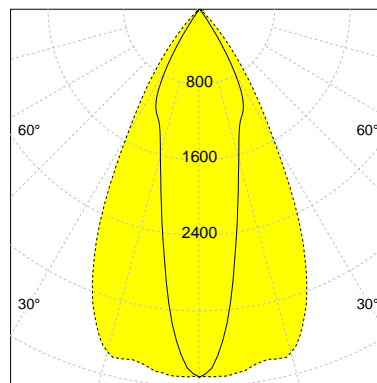

DESCRIPTION

Type	Track Spotlight
Article-number	141279L12234
Colour	black
Energy Consumption	19.1 W
Efficiency	118 lm/W
Luminous Flux	2260 lm
Current (sec)	500 mA
Protection Class	IP 20
Energy-Label	D
Cooling	Passive

LED

Color Temperature	3000K
Color Rendering	CRI 92
LES	15
Color Tolerance	3-Step McAdam
Planckian Curve	BBBL
Spectrum	Premium White G7
Photobiological safety	RG2

ELECTRICAL

Power Supply	220-240, 50-60Hz
Safety Class	2
Startup Time	< 1s
Overload- / Shortcircuit Protection	
Wiring / Adapter	3-Phase Adapter
Max Luminaires MCB	B16A 27 pcs
Tracks	Global Stucchi Eutrac

Control

Control	CASAMBI
Dimming Range	1-100 %

REFLECTOR

Technology	ULTRA
Material	Miro 20 / Miro 8
FWHM	24 / 55°
FWTM	65 / 81°

UGR : 24.7 / 20.7 (4H/8H - 70/50/20)

H/m	D1/m	D2/m	Emax/lx/klm *
1.0	0.4	1.1	1724
2.0	0.9	2.1	431
3.0	1.3	3.2	192
4.0	1.7	4.2	108