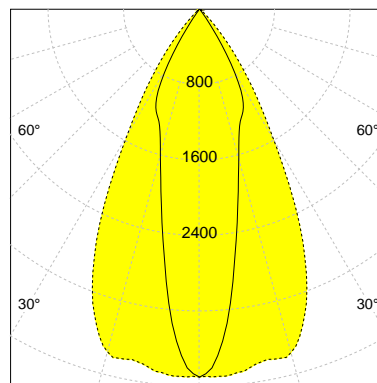

DESCRIPTION

Type	Track Spotlight
Article-number	141279L12240
Colour	silver
Energy Consumption	19.1 W
Efficiency	118 lm/W
Luminous Flux	2260 lm
Current (sec)	500 mA
Protection Class	IP 20
Energy-Label	D
Cooling	Passive

LED

Color Temperature	3000K
Color Rendering	CRI 92
LES	15
Color Tolerance	3-Step McAdam
Planckian Curve	BBBL
Spectrum	Premium White G7
Photobiological safety	RG2

ELECTRICAL

Power Supply	220-240, 50-60Hz
Safety Class	2
Startup Time	< 1s
Overload- / Shortcircuit Protection	
Wiring / Adapter	3-Phase Adapter
Max Luminaires MCB	B16A 27 pcs
Tracks	Global Stucchi Eutrac

Control

Control	CASAMBI
Dimming Range	1-100 %

REFLECTOR

Technology	ULTRA
Material	Miro 20 / Miro 8
FWHM	24 / 55°
FWTM	65 / 81°

UGR : 24.7 / 20.7 (4H/8H - 70/50/20)

H/m	D1/m	D2/m	Emax/lx/klm *
1.0	0.4	1.1	1724
2.0	0.9	2.1	431
3.0	1.3	3.2	192
4.0	1.7	4.2	108