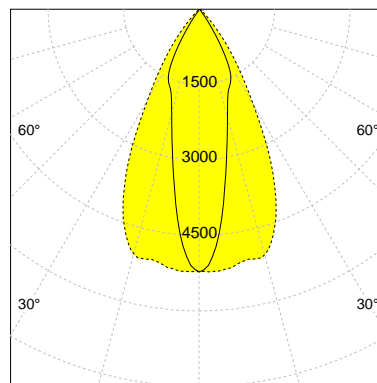

REFLECTOR

Technology	ULTRA
Material	Miro 20 / Miro 8
FWHM	24 / 55°
FWTM	65 / 81°