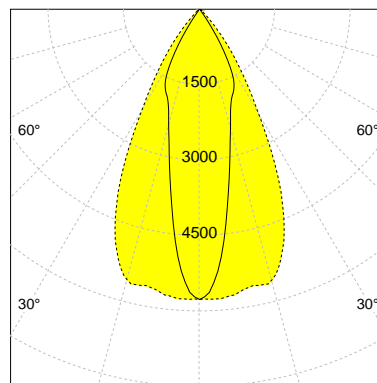

DESCRIPTION

Type	Track Spotlight
Article-number	141279L12244
Colour	silver
Energy Consumption	31.8 W
Efficiency	105 lm/W
Luminous Flux	3344 lm
Current (sec)	800 mA
Protection Class	IP 20
Energy-Label	E
Cooling	Passive

LED

Color Temperature	3000K
Color Rendering	CRI 92
LES	15
Color Tolerance	3-Step McAdam
Planckian Curve	BBBL
Spectrum	Premium White G7
Photobiological safety	RG2

ELECTRICAL

Power Supply	220-240, 50-60Hz
Safety Class	2
Startup Time	< 1s
Overload- / Shortcircuit Protection	
Wiring / Adapter	3-Phase Adapter
Max Luminaires MCB	B16A 27 pcs
Tracks	Global Stucchi Eutrac

Control

Control	CASAMBI
Dimming Range	1-100 %

REFLECTOR

Technology	ULTRA
Material	Miro 20 / Miro 8
FWHM	24 / 55°
FWTM	65 / 81°

I-max : 5768 cd *

UGR : 26.1 / 22.0 (4H/8H - 70/50/20)

H/m	D1/m	D2/m	Emax/lx/klm *
1.0	0.4	1.1	1724
2.0	0.9	2.1	431
3.0	1.3	3.2	192
4.0	1.7	4.2	108