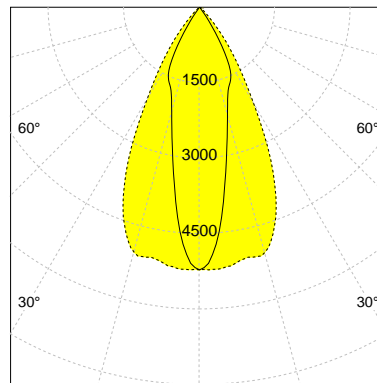

REFLECTOR

Technology	ULTRA
Material	Miro 20 / Miro 8
FWHM	24 / 55°
FWTM	65 / 81°